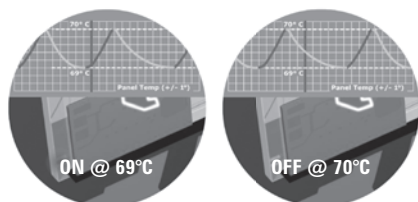

TEMPERATURE RANGE: STANDARD 70°C

Sharrocks Street, Wolverhampton WV1 3RP

Tel: 01902 457575 Fax: 01902 457797 Email: sales@ecolec.co.uk Website: www.ecolec.co.uk