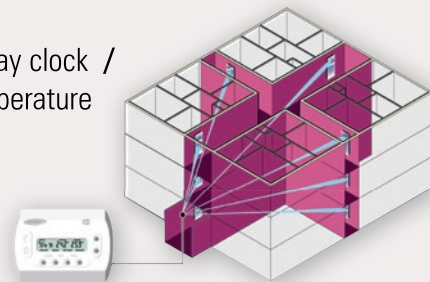

# SPACE SAVING VERTICAL IP44 BATHROOM PANEL POWDER COATED WHITE

with Wireless Time and Temperature Control

A simple to install wireless controlled heating system for the whole home.  
Perfect for nurseries, schools, retirement homes, healthcare, apartments and public areas!

## RADIATOR (RECEIVER) KEY FEATURES:

Simply wire the heater to a fuse spur / Hidden wiring / No need to manually switch heaters "on" or "off"

The TX control unit sends a 433MHz radio signal to each "registered" heater within a radius of 30 metres. Each RX panel heater has an inbuilt receiver designed to respond to a signal from the WCT 100/RX.